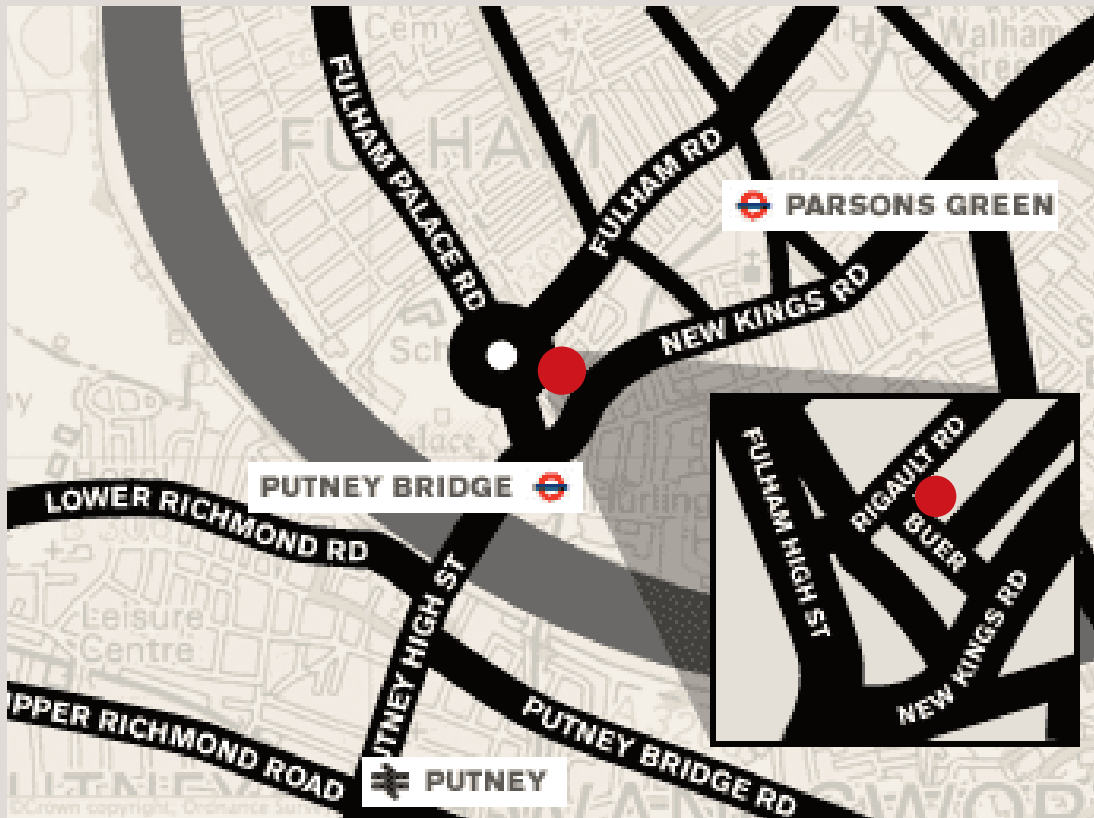

## Location:

The Burlington Lodge Studios are on the corner of Buer Road and Rigault Road. Access the property via Buer Road, off the New Kings Road, near the Putney Bridge Tube Station.